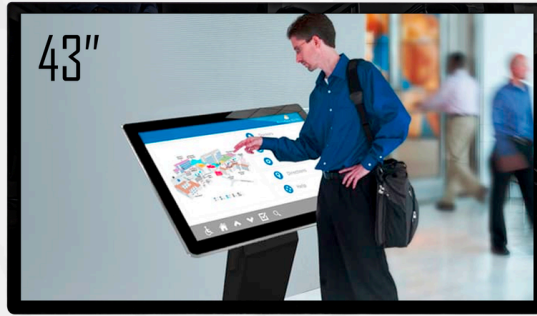

TOUCH SCREEN MONITOR

43

INCH

ORV43PCHD

SPECIFICATION

GENERAL	Series	Metal case, Normal Frame
	OSD controls	Allow on-screen adjustments of Brightness, Contrast Ratio, Auto-adjust, Phase, Clock, H/V Location, Languages, Function, Reset
	Power Supply	DC power adapter
	Mount Interface	1)VESA 75*75mm & 100*100mm
DISPALY	Screen	43" LCD panel, 16:9
	Resolution	1920*1080
	Display mode	LED backlight, FHD
	Viewing angle	178°/178°
	Contrast	2000:1
	Brightness	300cd/m2
	Response Time	5ms
	Support Color	16.7M colors
Backlight MTBF(hr)	50000	
TOUCH SCREEN	Type	10 point capacitive touch screen
	Resolution	4096*4096
	Touch Life Cycle	Limitless
	Touch Duration	>60,000 hours
	Touch Response time	2ms
	Touch System Interface	USB interface
	Power consumption	+5V@80mA
	Light Transmission	97%
INTERFACE	VGA	1
	HDMI	1
	USB	1, for touch
	DC Input	DC 12V / 3.3A
ENVIRONMENT	Operating Temp.	-10~60°C
	Storage Temp.	-20~80°C
ACCESSORIES	VGA Cable	150cm*1 pcs,
	USB Cable	150cm*1 pcs,
	Adapter	1 pcs
	Bracket	8 pcs